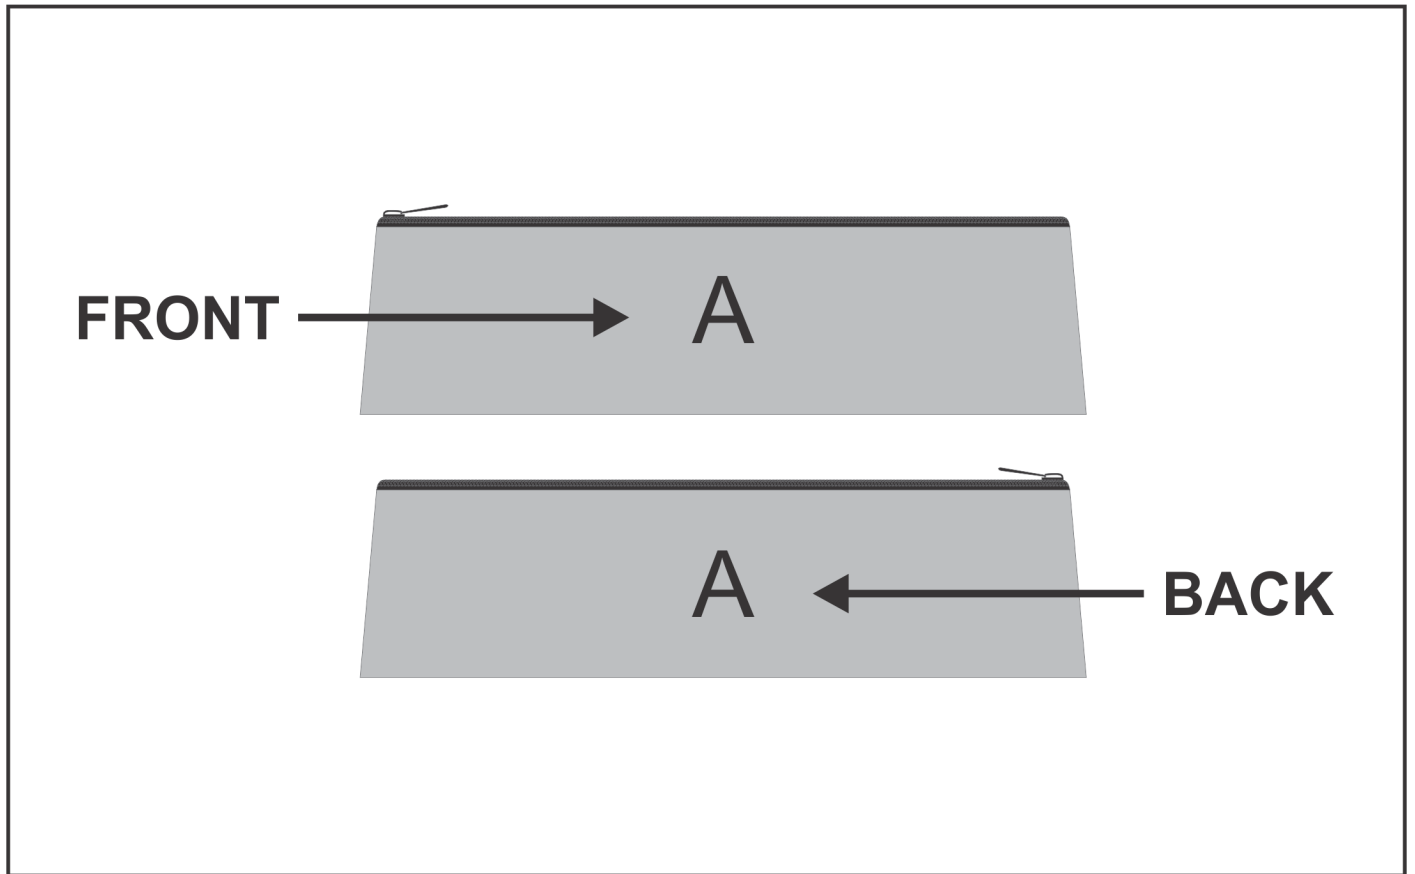

SC-HP-3-G

Hoppla Scrawl Pencil Case

Need to know:

- Includes 1-Position Sublimation (setup fees apply)
- **Please Note: We cannot guarantee 100% logo Alignment on all Brandable Panels.**

Branding Options:

Position A

1. Custom Sublimation A (CPSUB-A)
Full Colour
Size: 362mm wide x 203mm high